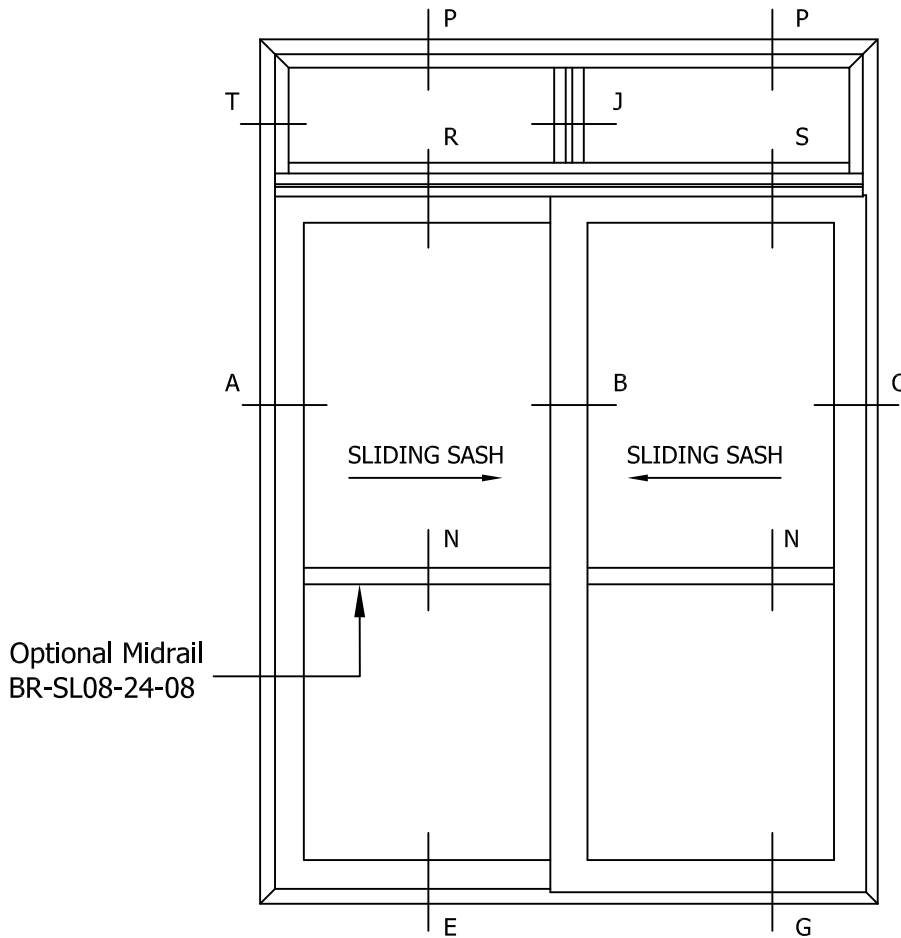

* For glazing options see section 9 of this manual.

No 10 x 38mm long Pan Head
Stainless Steel Self Tapping Screws
(Point Type AB)

* Glazing Bead
BR-TT34

Liner Bar
BR-SL15-20-16

Retained Glazing Gasket
BR-12

* Retained
Glazing Gasket

Glass Size

Fixed Frame Sight Size

Mullion
BR-TT05-20-06

Bead Clip
BR-2210

Outer Frame
BR-SL02-20-01

DETAIL T

DETAIL J