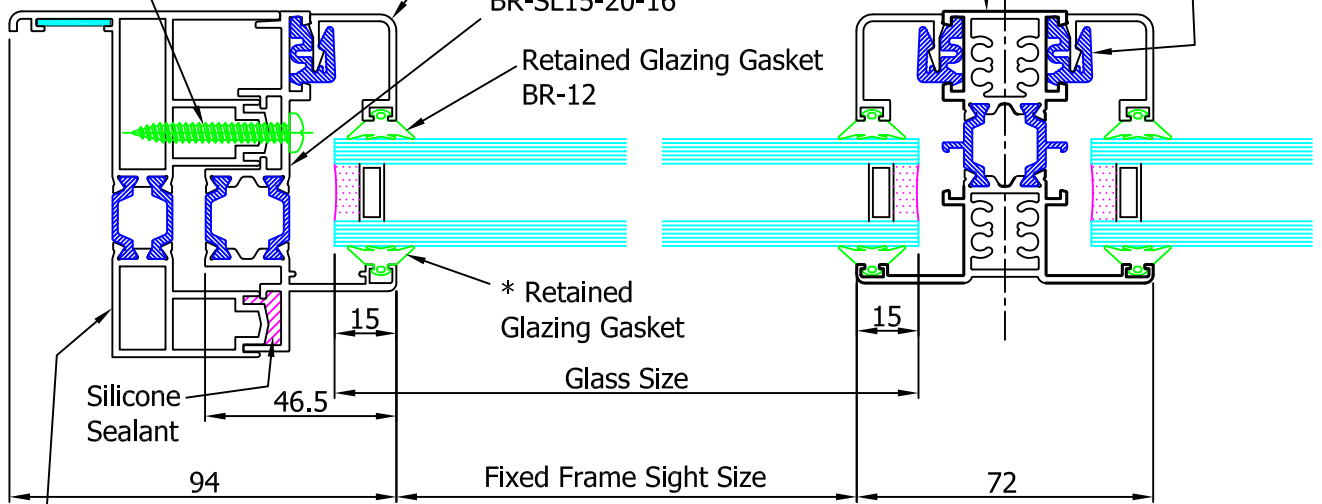

* For glazing options see section 9 of this manual.

No 10 x 38mm long Pan Head
Stainless Steel Self Tapping Screws
(Point Type AB)

* Glazing Bead
BR-TT34

Liner Bar
BR-SL15-20-16

Retained Glazing Gasket
BR-12

* Retained
Glazing Gasket

Glass Size

Fixed Frame Sight Size

Mullion
BR-TT05-20-06

Bead Clip
BR-2210

Outer Frame
BR-SL02-20-01

DETAIL T

DETAIL J